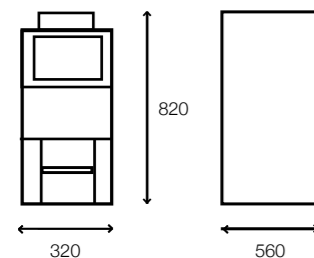

### Dimensions

Machine  
W - 320mm, H - 810mm, D - 560mm  
Milk Module  
W - 250, H - 800mm, D - 400mm